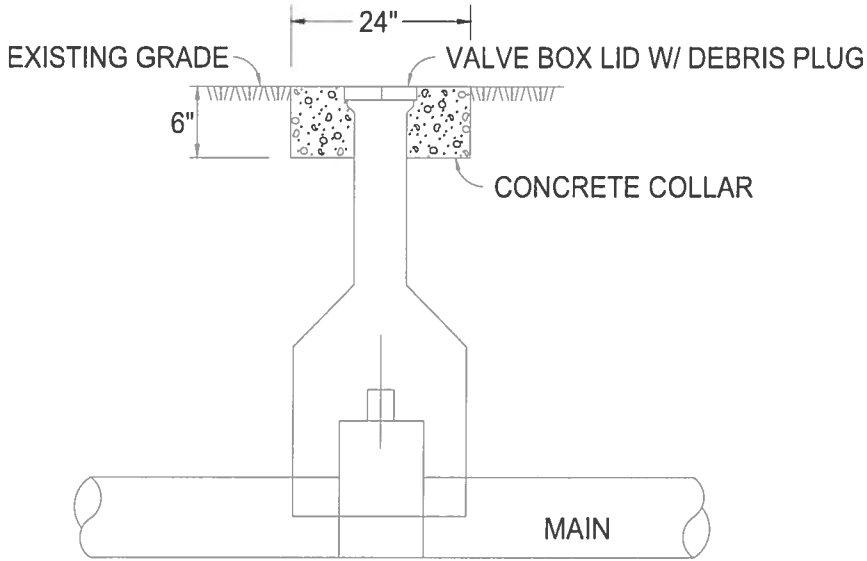

VALVE AND VALVE BOX INSTALLATION

**POLYETHYLENE VALVE INSTALLATION
WITH LOCATOR WIRE (DETAIL # 220)**

* WIRES SHOULD BE LONG ENOUGH TO EXTEND AT LEAST 2 FEET ABOVE GRADE.