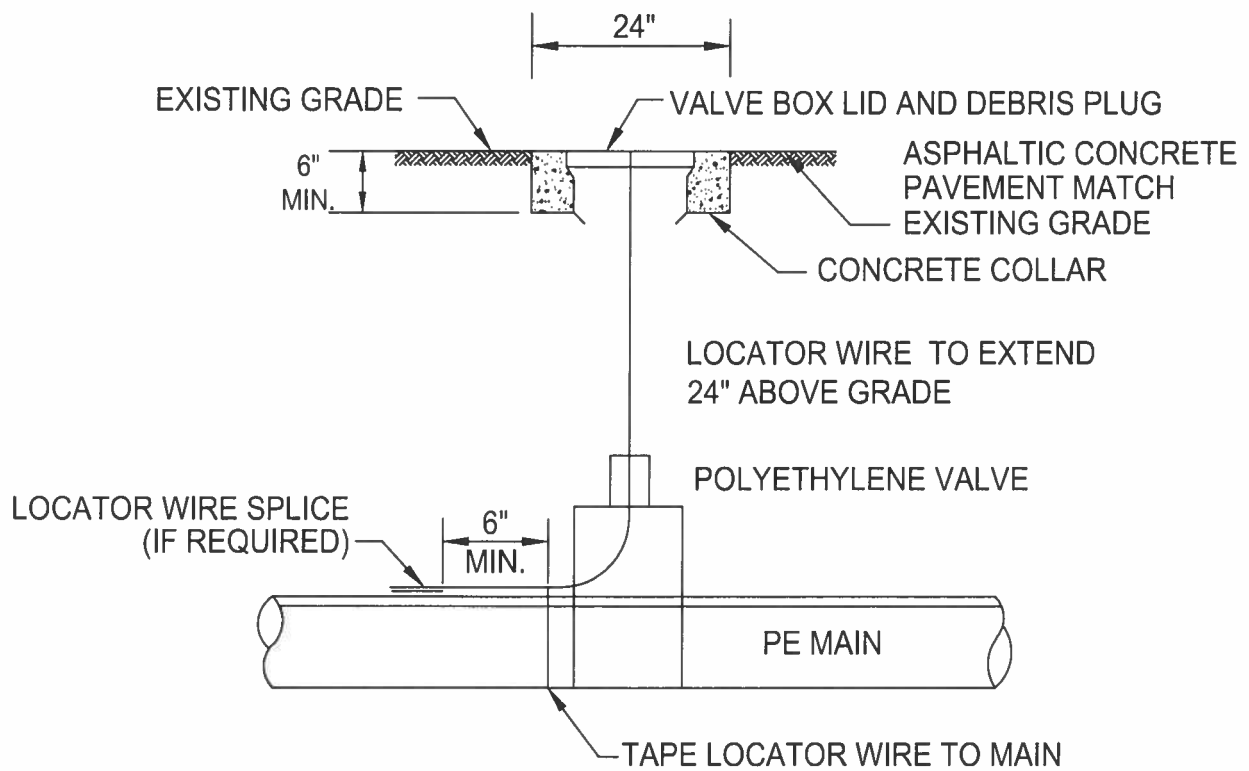

VALVE AND VALVE BOX INSTALLATION

**POLYETHYLENE VALVE INSTALLATION
WITH LOCATOR WIRE (DETAIL # 220)**

* WIRES SHOULD BE LONG ENOUGH TO EXTEND AT LEAST 2 FEET ABOVE GRADE.